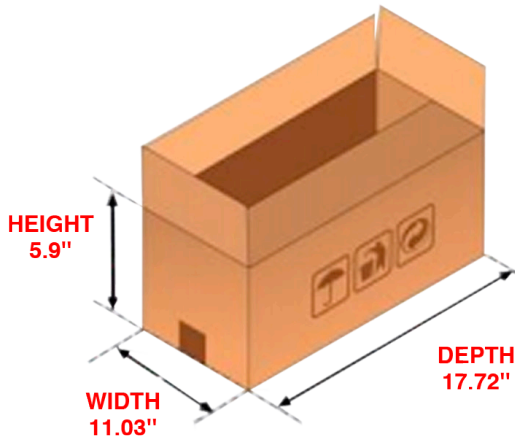

PACKING

ITF 14 KOSHER DILL	10792625893125
ITF 14 SWEET BABY	10792625893095
ITF 14 HAMBURGER	10792625893088
ITF 14 ONIONS	10792625893194
ITF 14 PICKLED BEET	10792625893118
BOX UNITS	15 UNITS
GROSS WEIGHT	28,7 LB

PALLETIZING-CONTAINER

LAYERED BOXES	10 BOXES
MAXIMUM STACKING	10 BOXES
BOX|PALLET QTY	100 BOXES
VOLUME	1,92M³

CONTAINER LOAD CAPACITY

CONTAINER 40"HC-2.000 BOXES
CONTAINER 20"HC-1.000 BOXES

LAND PALLETIZING

LAYERED BOXES	09 BOXES
MAXIMUM STACKING	08 BOXES
BOX|PALLET QTY	72 BOXES
VOLUME	1,54M³

LAND CARGO CAPACITY

CARRETA 26T SIDER	2.016 BOXES-28 PALLET
CARRETA 25T	1.872 BOXES-26 PALLET
TRUCK 14T	1.008 BOXES-14 PALLET