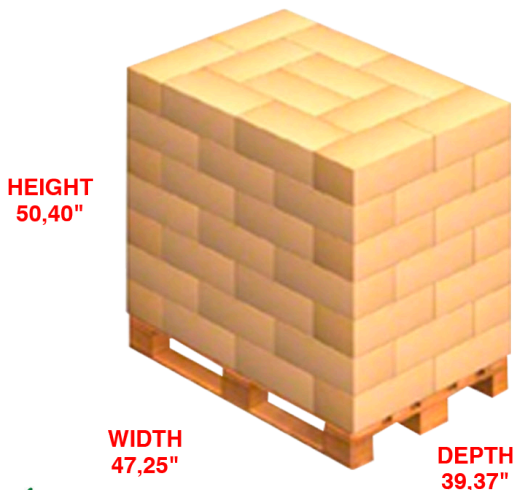

PACKING

ITF 14 KOSHER DILL	10792625893125
ITF 14 SWEET BABY	10792625893095
ITF 14 HAMBURGER	10792625893088
ITF 14 ONIONS	10792625893194
ITF 14 PICKLED BEET	10792625893118
BOX UNITS	15 UNITS
GROSS WEIGHT	28,7 LB

PALLETIZING-CONTAINER

LAYERED BOXES	10 BOXES
MAXIMUM STACKING	10 BOXES
BOX PALLET QTY	100 BOXES
VOLUME	1,92M ³

CONTAINER LOAD CAPACITY

CONTAINER 40"HC-2.000 BOXES
CONTAINER 20"HC-1.000 BOXES

LAND PALLETIZING

LAYERED BOXES	09 BOXES
MAXIMUM STACKING	08 BOXES
BOX PALLET QTY	72 BOXES
VOLUME	1,54M ³

LAND CARGO CAPACITY

CARRETA 26T SIDER	2.016 BOXES-28 PALLET
CARRETA 25T	1.872 BOXES-26 PALLET
TRUCK 14T	1.008 BOXES-14 PALLET

INDIVIDUAL PACKAGING

UPC	EXPIRATION	DRAINED WEIGHT	NET WEIGHT	GROSS WEIGHT	HEIGHT	MAXIMUM DIAMETER	KIND PACKING
0792625893128	24 MONTHS	10,6 OZ	20 OZ	30 OZ	5,3 IN	3,5 IN	GLASS WITH METAL LID

UPC	EXPIRATION	DRAINED WEIGHT	NET WEIGHT	GROSS WEIGHT	HEIGHT	MAXIMUM DIAMETER	KIND PACKING
792625893104	24 MONTHS	10,6 OZ	20 OZ	30 OZ	5,3 IN	3,5 IN	GLASS WITH METAL LID